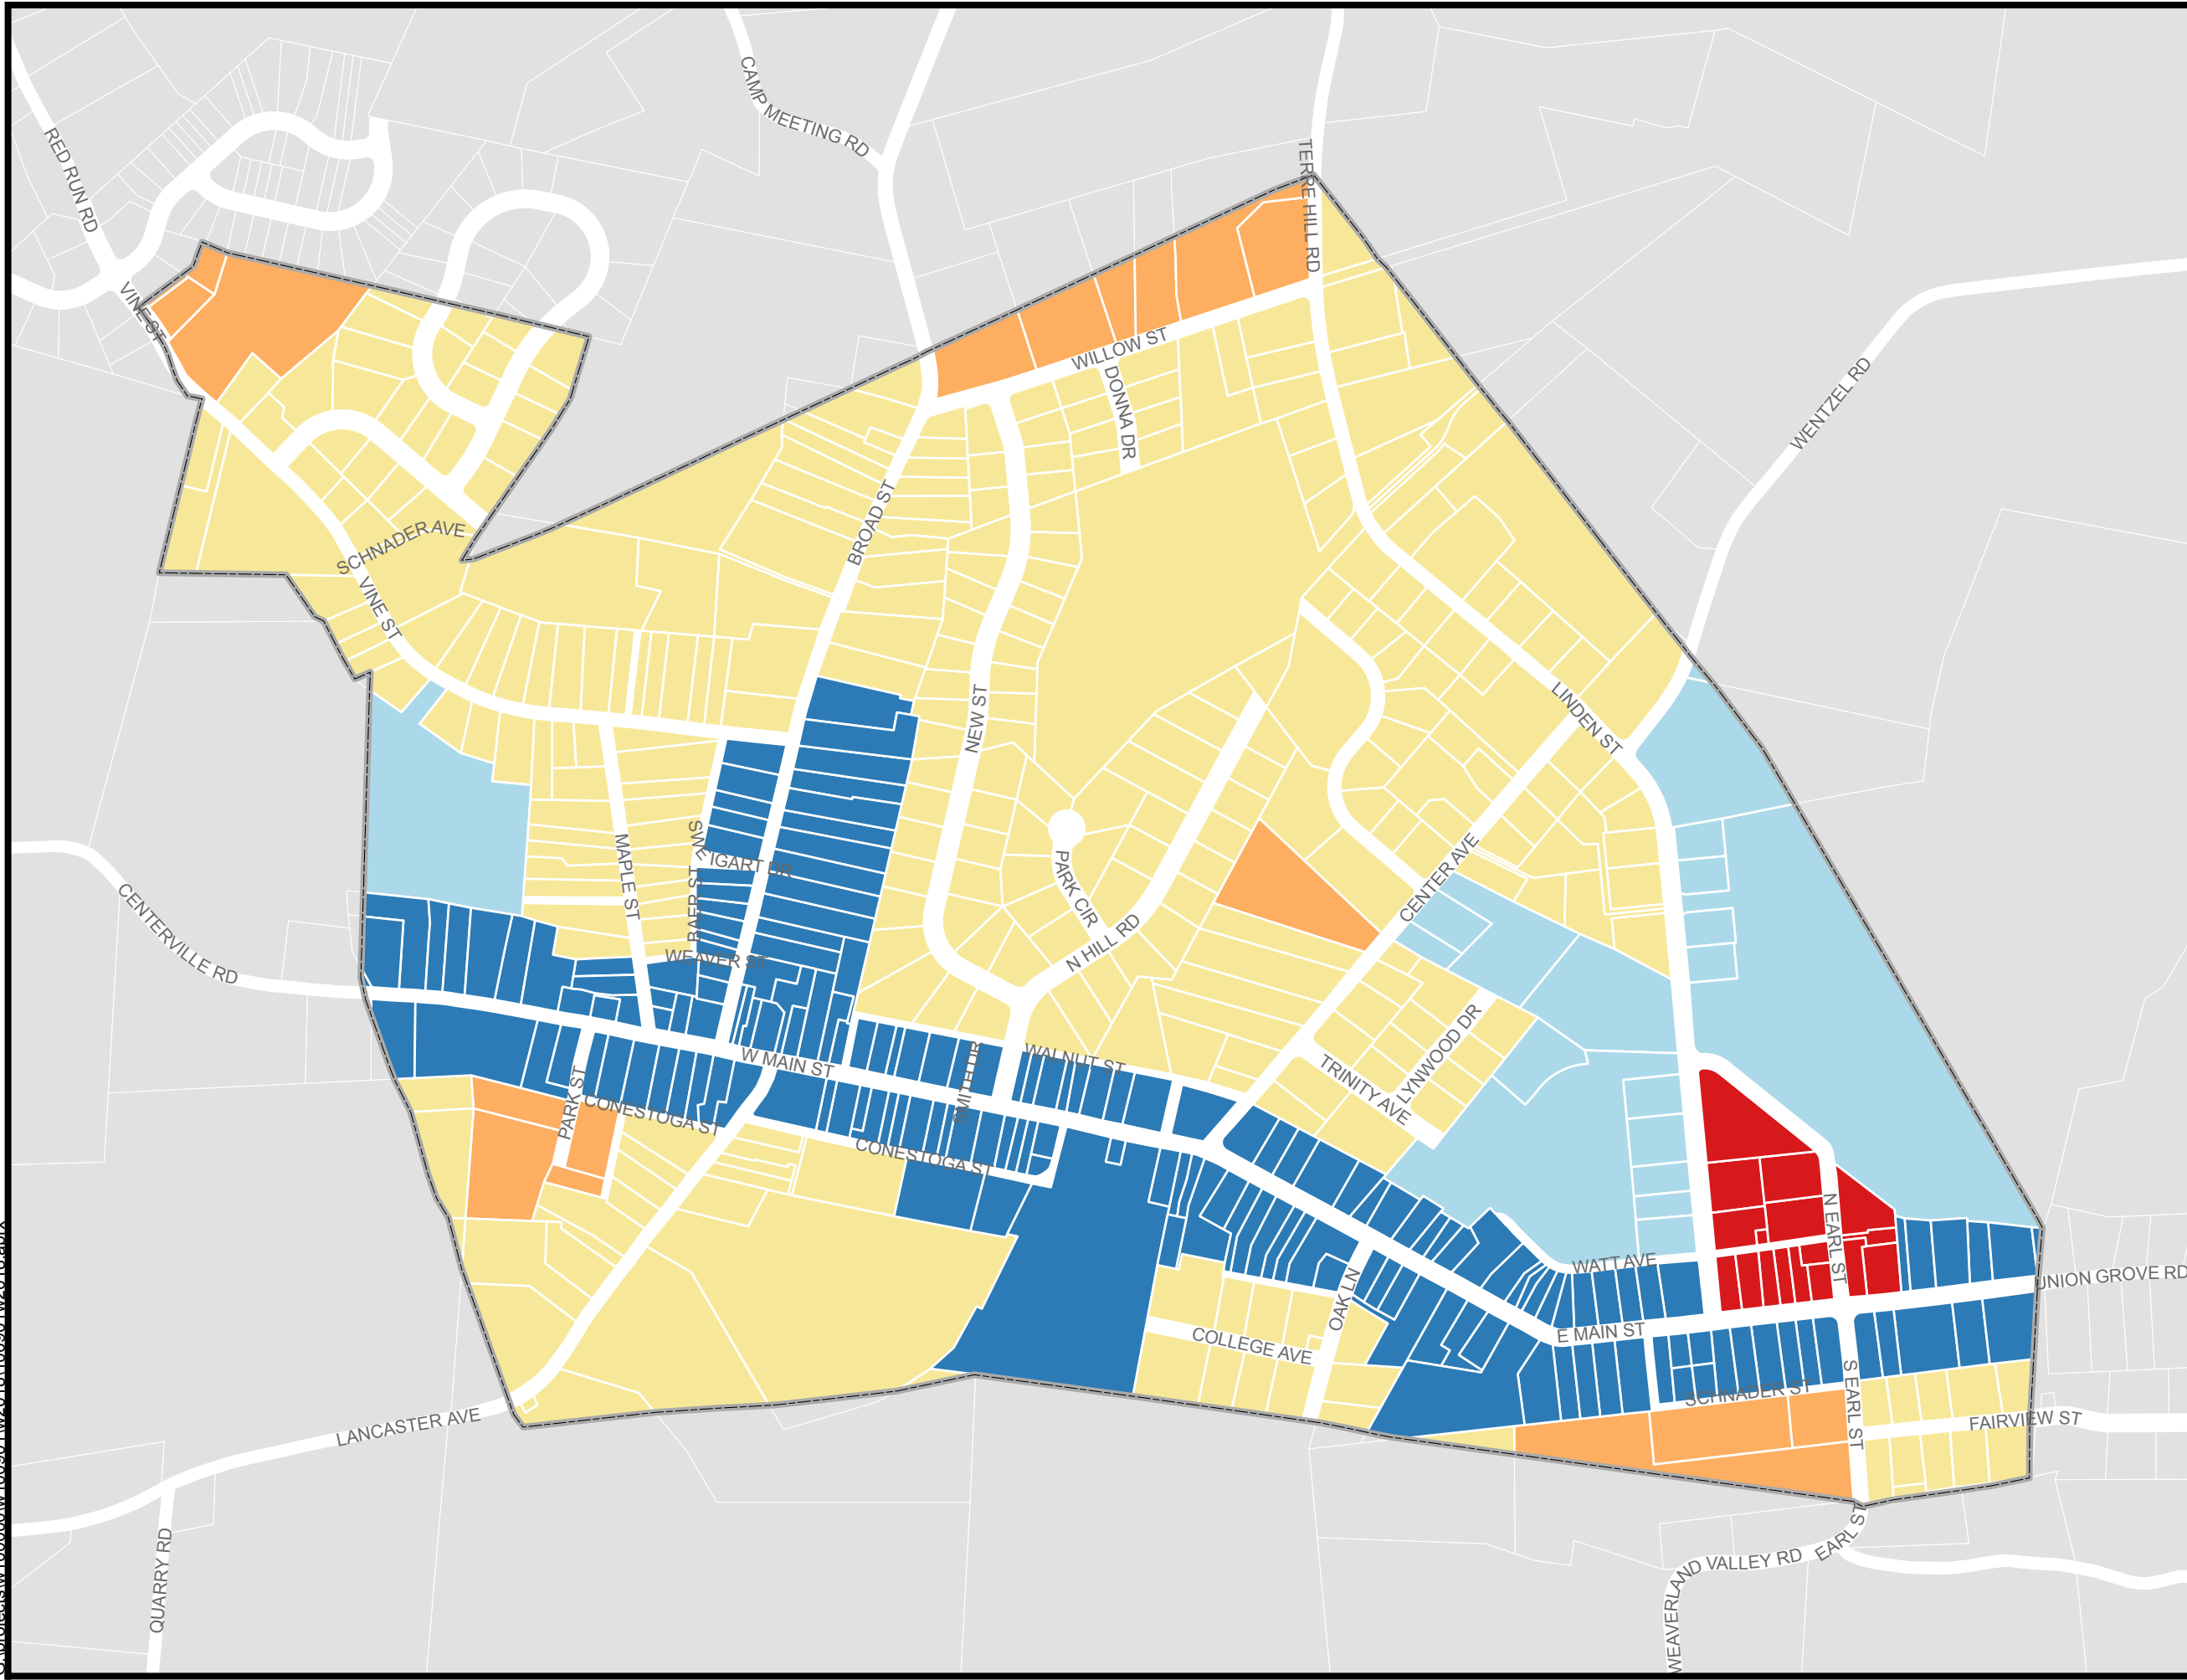

Zoning and Parcels Terre Hill Borough Lancaster County, PA

East Earl Township Parcel
 Municipal Boundary
Zoning
 C-N
 L-1
 R-1
 R-2
 R-C

N

0 450 900
 Feet

1:5,400

Data Source:
 Parcels, Lancaster Co., 2016
 Boundary, Lancaster Co., 2016
 Roads, PENNDOT, 2013